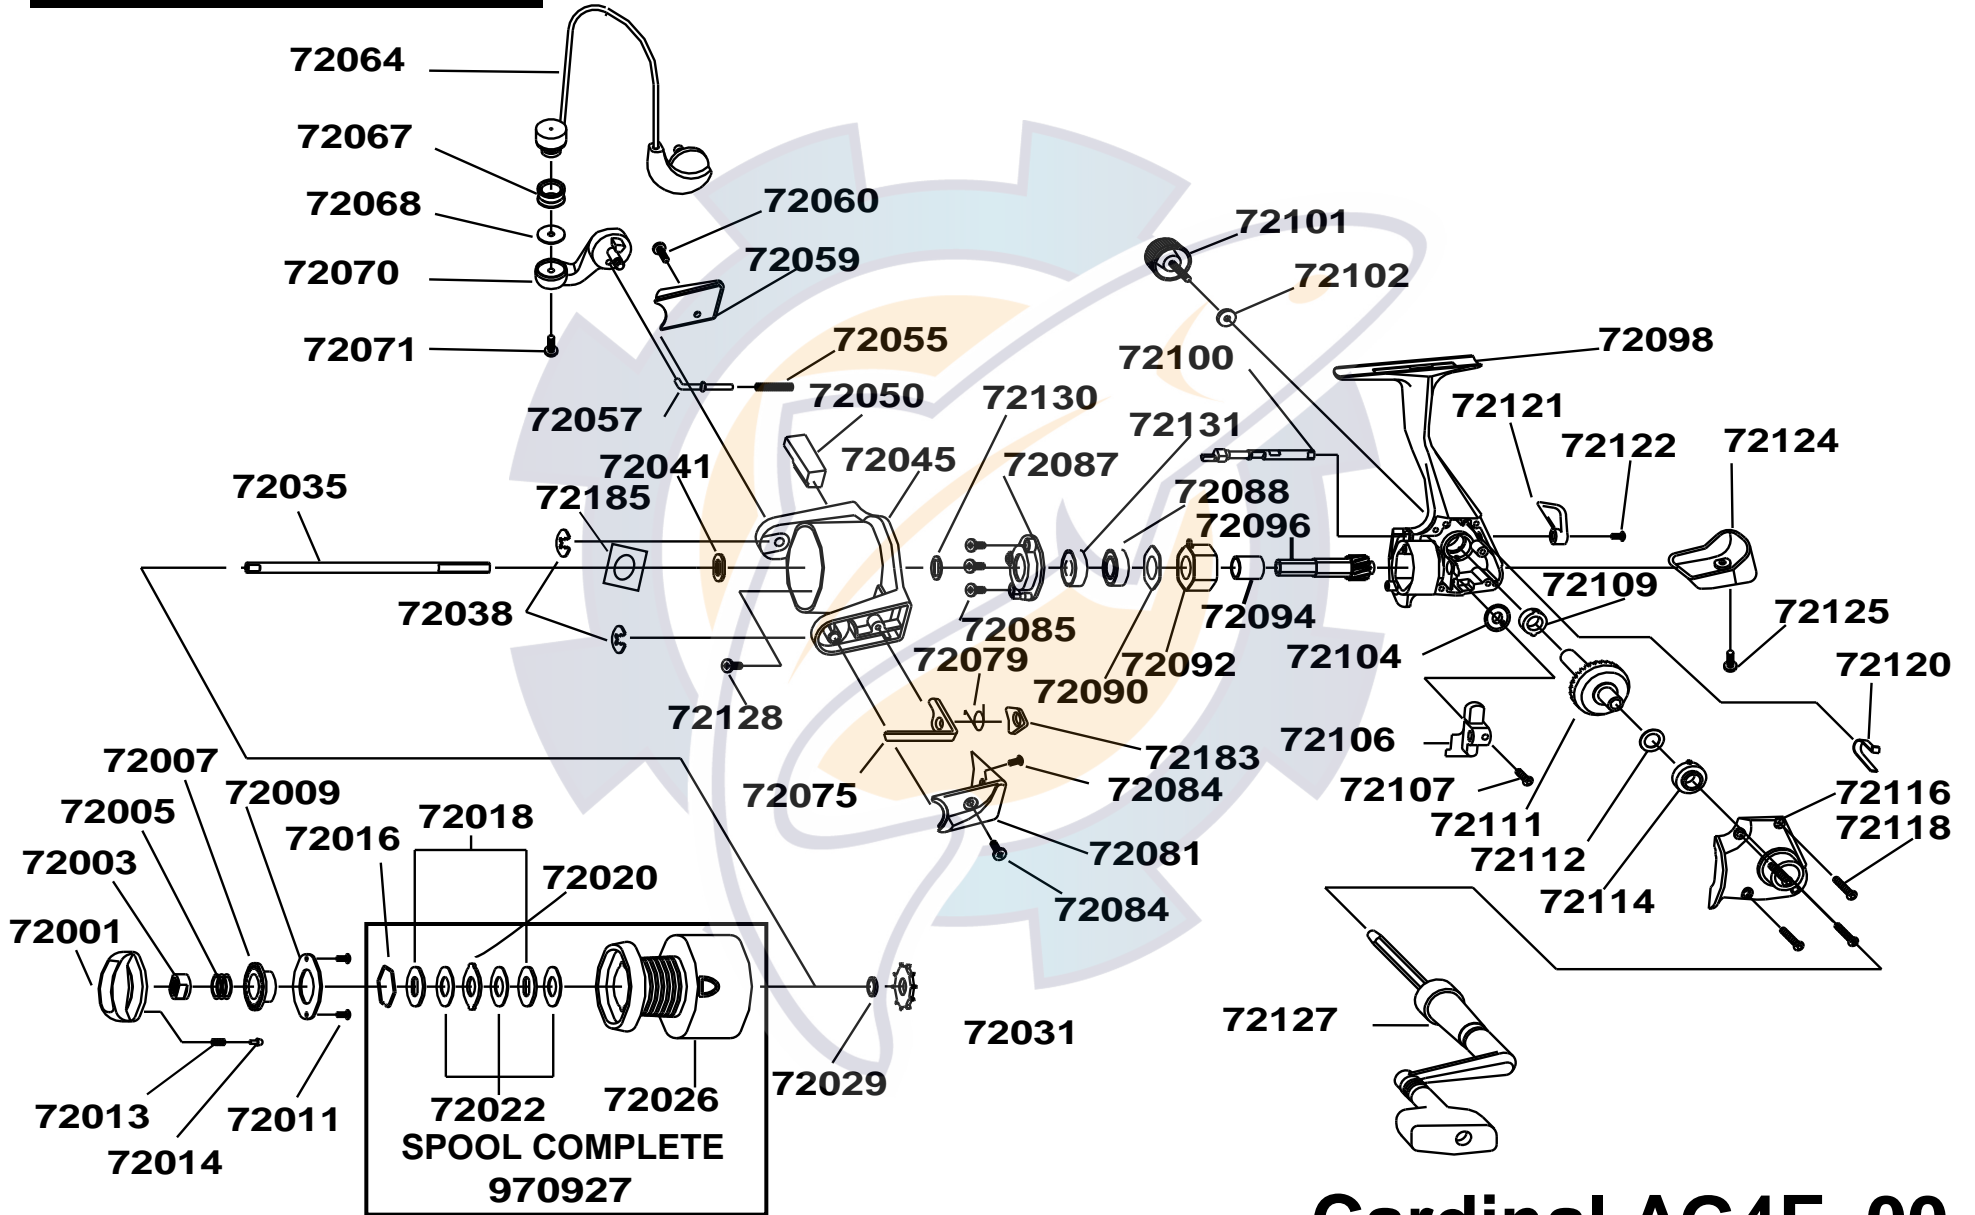

AGENDA

Please specify reel model and part number when ordering parts.

Cardinal AG4F 00
755093 34-15111-0